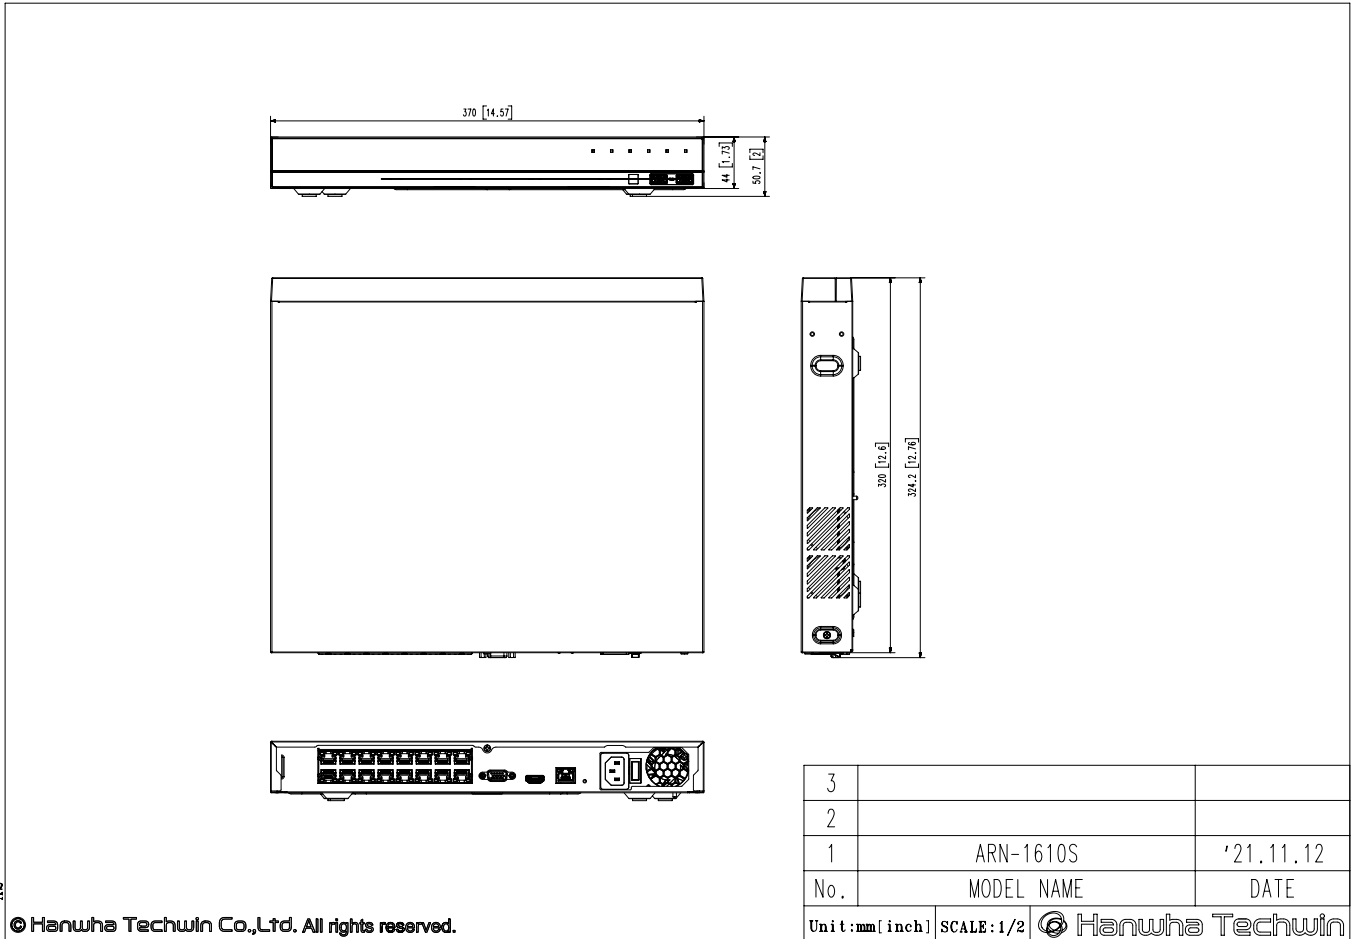

ARN-1610S

16CH NVR

CAD

Unit: mm [inch]

A2

© Hanwha Techwin Co., Ltd. All rights reserved.