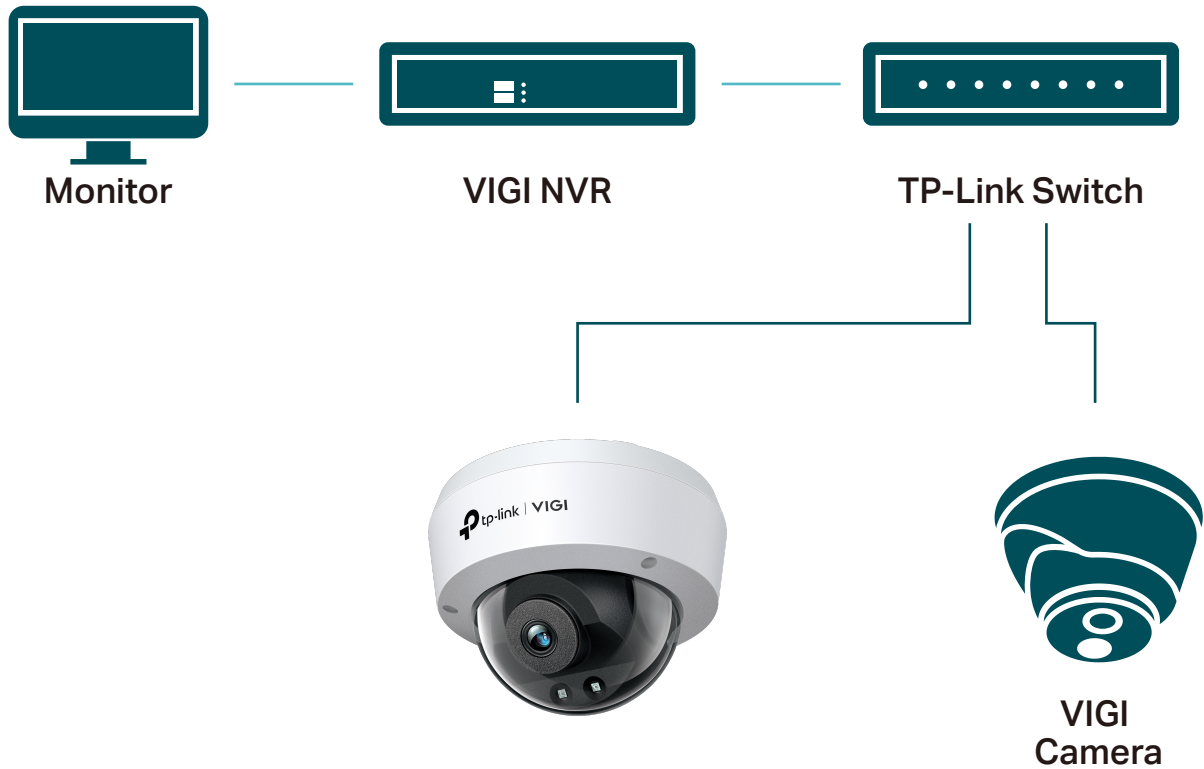

IR Dome Network Camera

MODEL: VIGI C220I (2.8/4mm), VIGI C230I (2.8/4mm),
VIGI C240I (2.8/4mm)

H.265+

2/3/4MP

Human & Vehicle
Classification

Smart Detection

IK10 Vandal Proof

IP67 Waterproof

Line-Crossing

Camera Tampering

Abandoned Object

// SmartVid

Smart IR

Keeps objects from being under-rendered when far away or overexposed when close to camera at night.

Wide Dynamic Range

Adjusts for lighting contrast to minimize shadowing effects and renders images true to life.

3D DNR

Removes abnormal pixelation to provide clearer video and eliminate distortion.

// VIGI Surveillance Solution

The VIGI professional surveillance system by TP-Link is dedicated to protecting the business that you've worked hard to build—whenever, wherever.

Outstanding functions, reliable quality guarantees, and simplified installation work together to ensure your business stays safe and sound.

// Flexible Installation

Easily route your camera's cable into a dropped ceiling or avoid drilling by slotting it through the camera's side outlet.