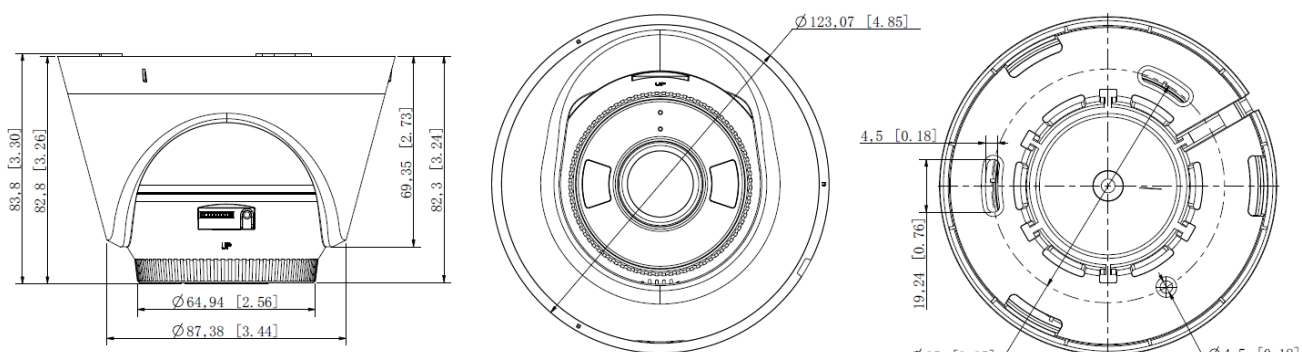

Face Capture	N/A	
Face Comparison	N/A	
General		
Operating Temperature	-30–60 °C	
Storage Temperature	-40–60 °C	
Operating Humidity	95% or Less (Non-Condensing)	
Storage Humidity	95% or Less (Non-Condensing)	
Power Supply	12V DC ± 5%, 5.5mm Coaxial Power Plug PoE (802.3af/at, class 0)	
Power Consumption	Maximum	9 W
	Typical (Day Mode)	1.76 W
	Typical (Night Mode with IR LED)	3.5 W
	Typical (Night Mode with White LED)	3.8 W
Material	Plastic	
Product Dimensions (L x W x H)	Φ123 x 84 mm	
Package Contents	VIGI Network Camera Quick Start Guide Mounting Accessories	
Net Weight	0.24 Kg	
Gross Weight	0.4 Kg	
Certifications	CE, NTRA, VCCI, KC, BSMI, FCC, IC	

Dimensions

*SD card is not included in the package.

Specifications are subject to change without notice and can be found at www.tp-link.com.

©2023 TP-Link