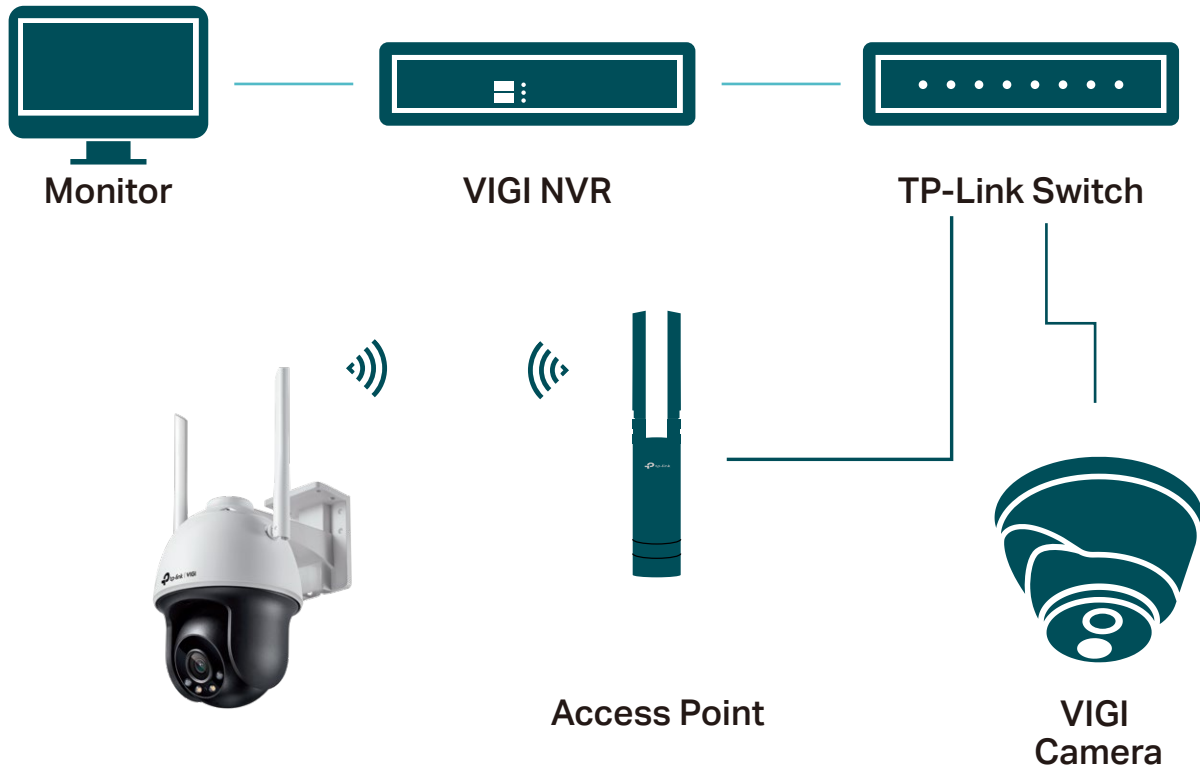

### **Wide Dynamic Range**

Adjusts for lighting contrast to minimize shadowing effects and renders images true to life.

### **3D DNR**

Removes abnormal pixelation to provide clearer video and eliminate distortion.

## // Flexible Installation

Find the perfect vantage point by simply securing your camera to the ceiling, wall, or pole.