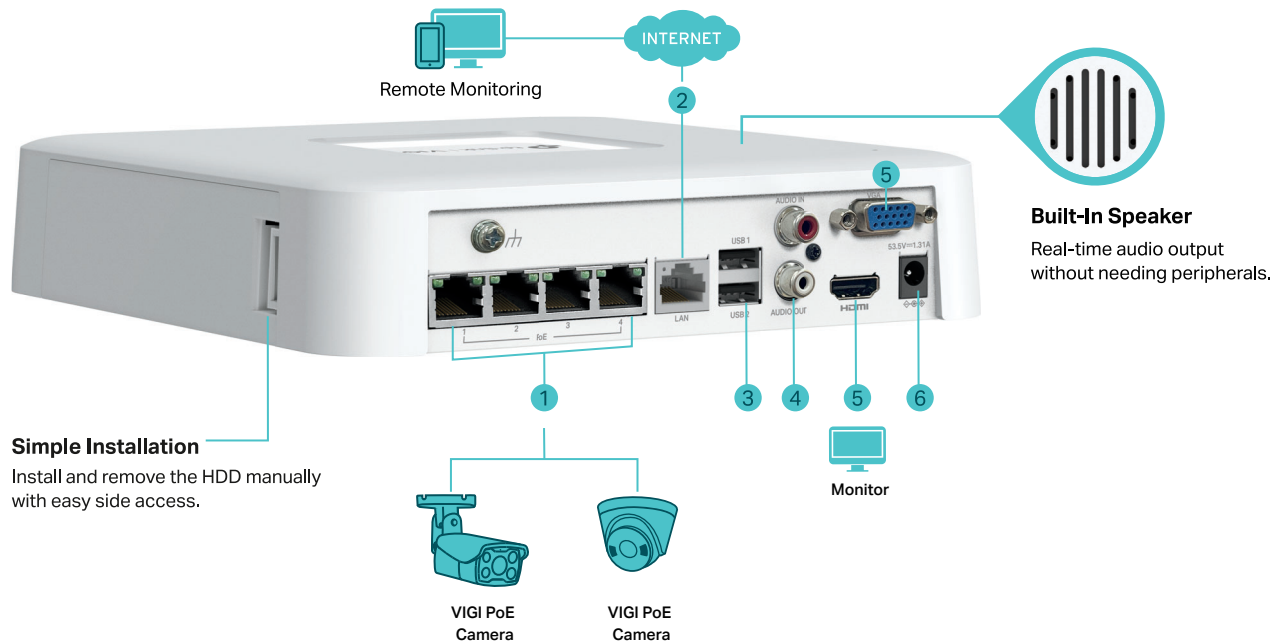

Network Topology

The terms HDMI, HDMI High-Definition Multimedia Interface, and the HDMI Logo are trademarks or registered trademarks of HDMI Licensing Administrator, Inc.

For support and warranty, please visit <http://www.tp-link.com/support>

Specifications are subject to change without notice. TP-Link and VIGI are trademarks of TP-Link Corporation Limited. Other brands and product names are trademarks or registered trademarks of their respective holders. Copyright ©2022 TP-Link Corporation Limited. All rights reserved.

[†]PoE budget calculations are based on laboratory testing. Actual PoE power budget is not guaranteed and will vary as a result of client limitations and environmental factors.

[*]Some features may operate sub-optimally due to compatibility issues. For best performance, we recommend using VIGI NVR with VIGI cameras.

[^]A hard disk drive (not included) must be installed for operation.

*Product in box may vary in appearance and specifications.

TP-Link Corporation Limited

Suite 901, New East Ocean Centre, Tsim Sha Tsui, Hong Kong
www.tp-link.com